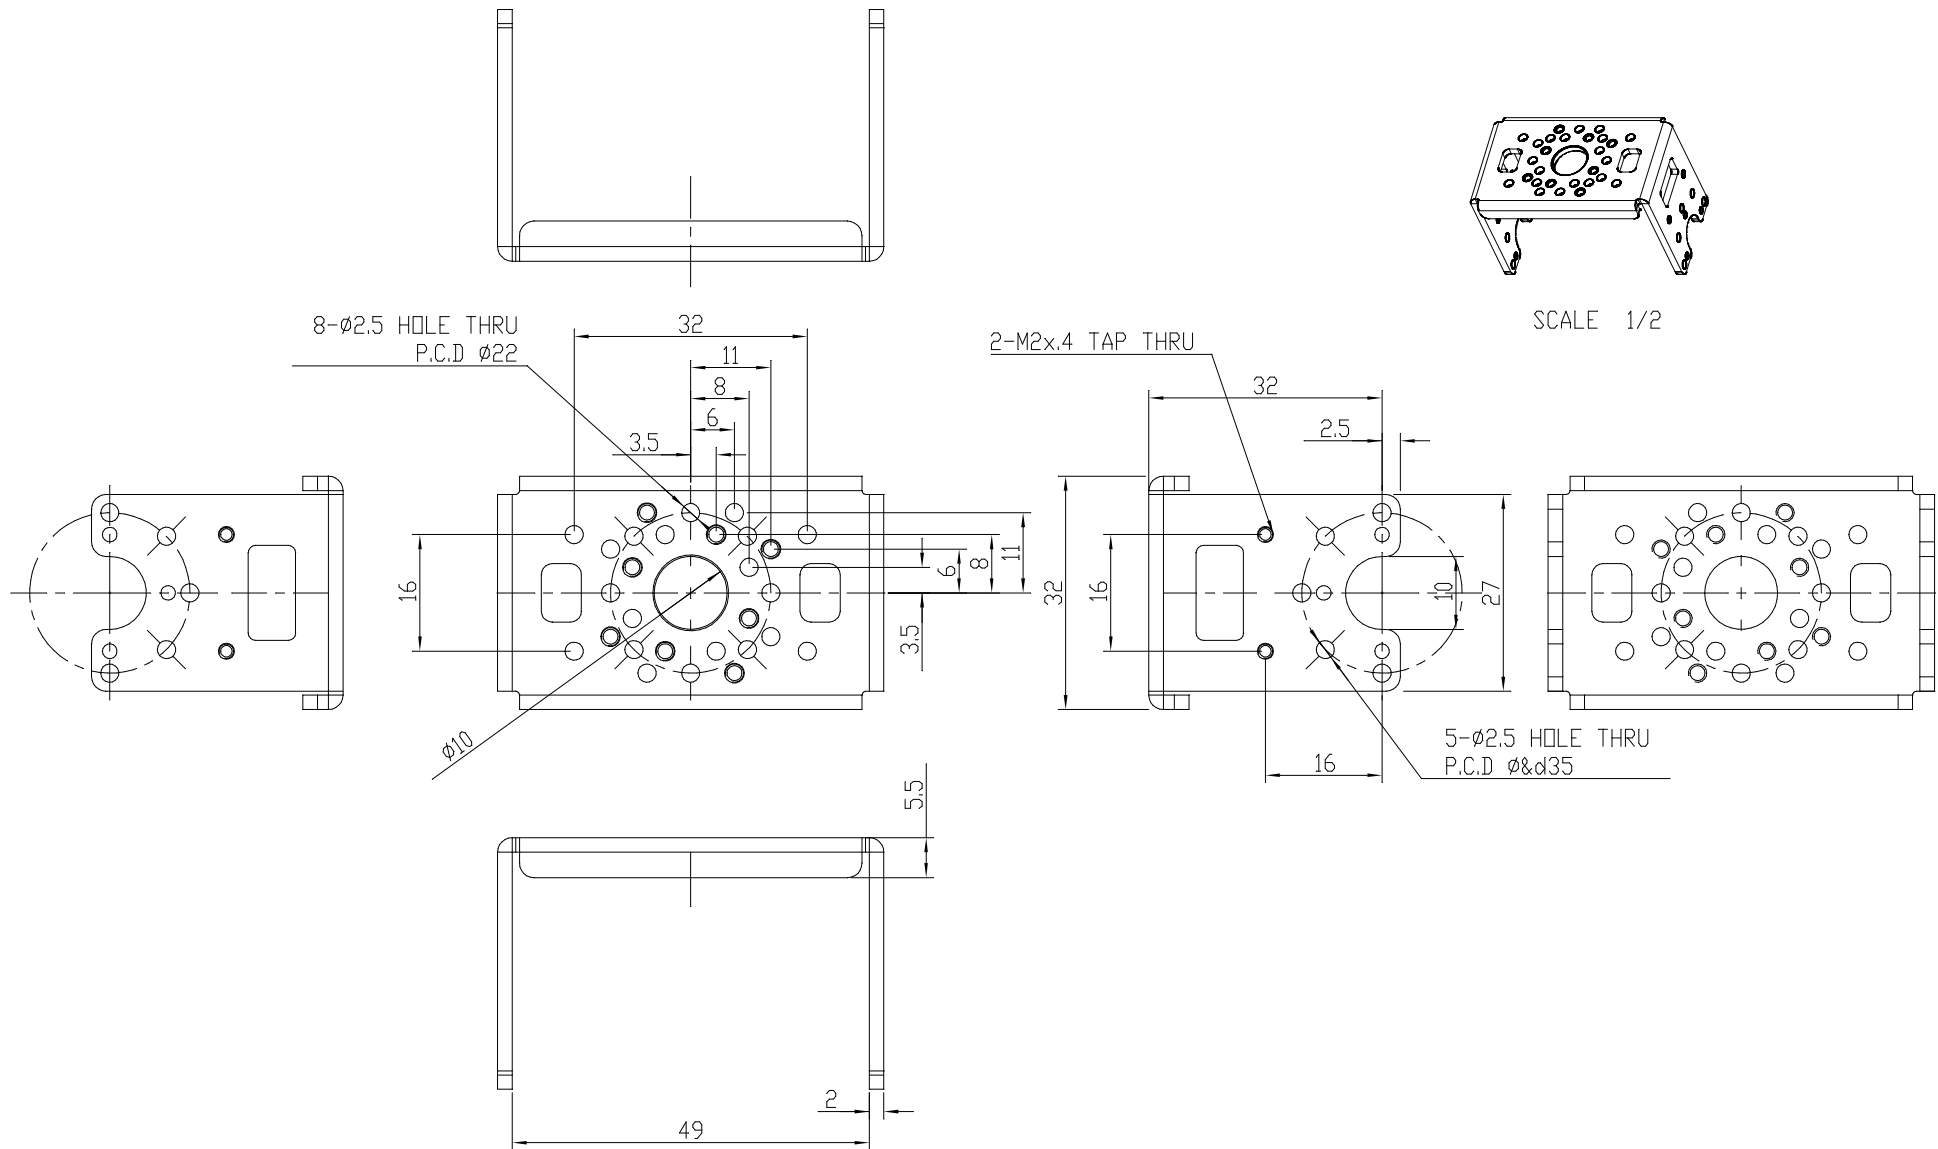

REV.	DESCRIPTION	CHK	DATE

SCALE 1/2

[FOR REFERENCE ONLY]

FR13-H101	Material	Scale	Unit	Sheet	ROBOTS
2017/11/22		Nonescale	mm	1 of 1	A4