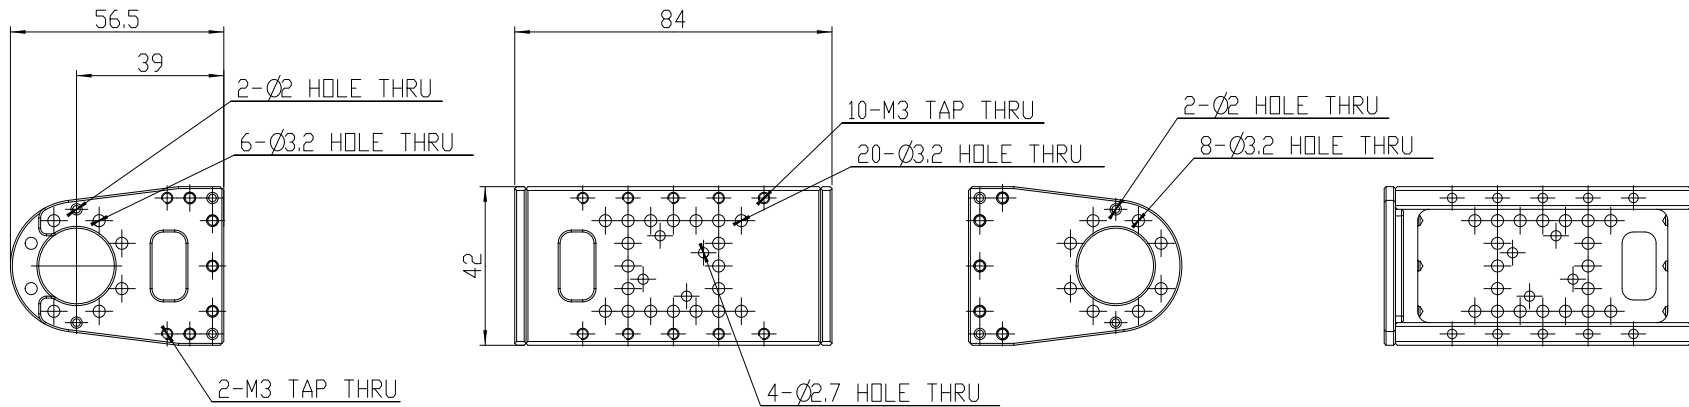

SCALE 1/2

SCALE 1/2

REV.	DESCRIPTION	CHK	DATE

[FOR REFERENCE ONLY]

FRP42-H221	Material	Scale	Unit	Sheet	
2019/06/19	AL	Nonescale	mm	1 of 1	